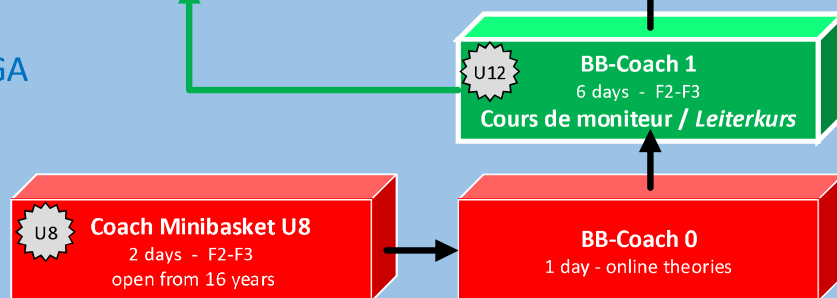

Swiss Basketball Coach formation

Formation Initiale

WB

GA

Regular Coach Pathway