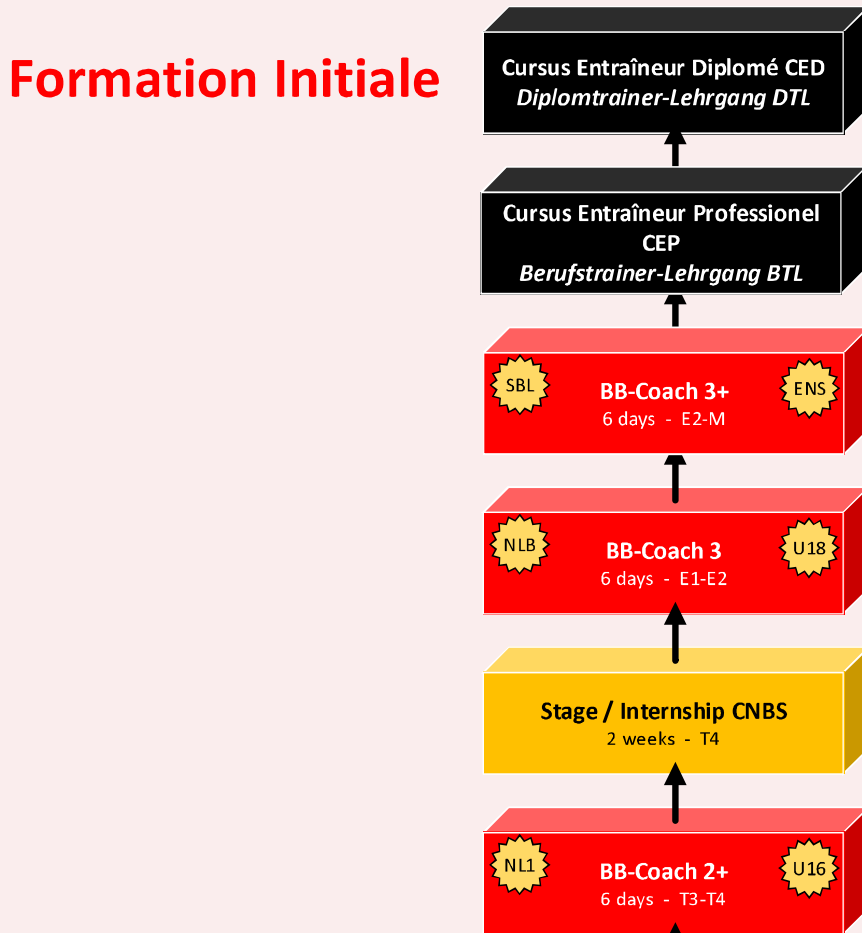

Swiss Basketball Coach formation

Formation Initiale

WB

GA

Regular Coach Pathway